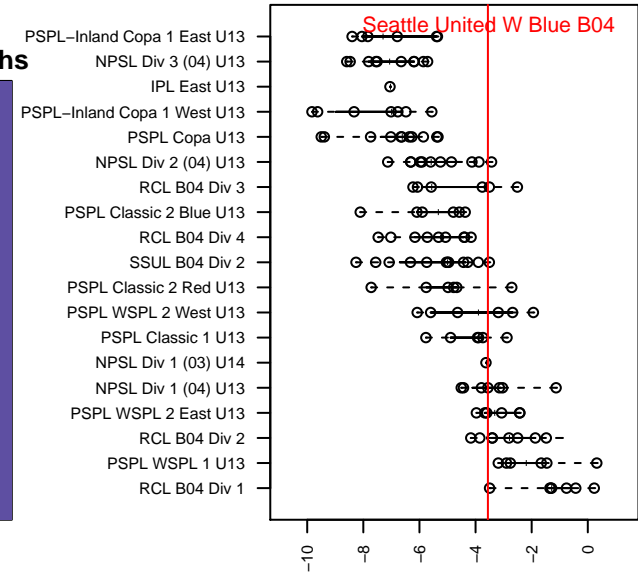

**attack and defense rating
relative to others at age
and all opponents in last 13 months**