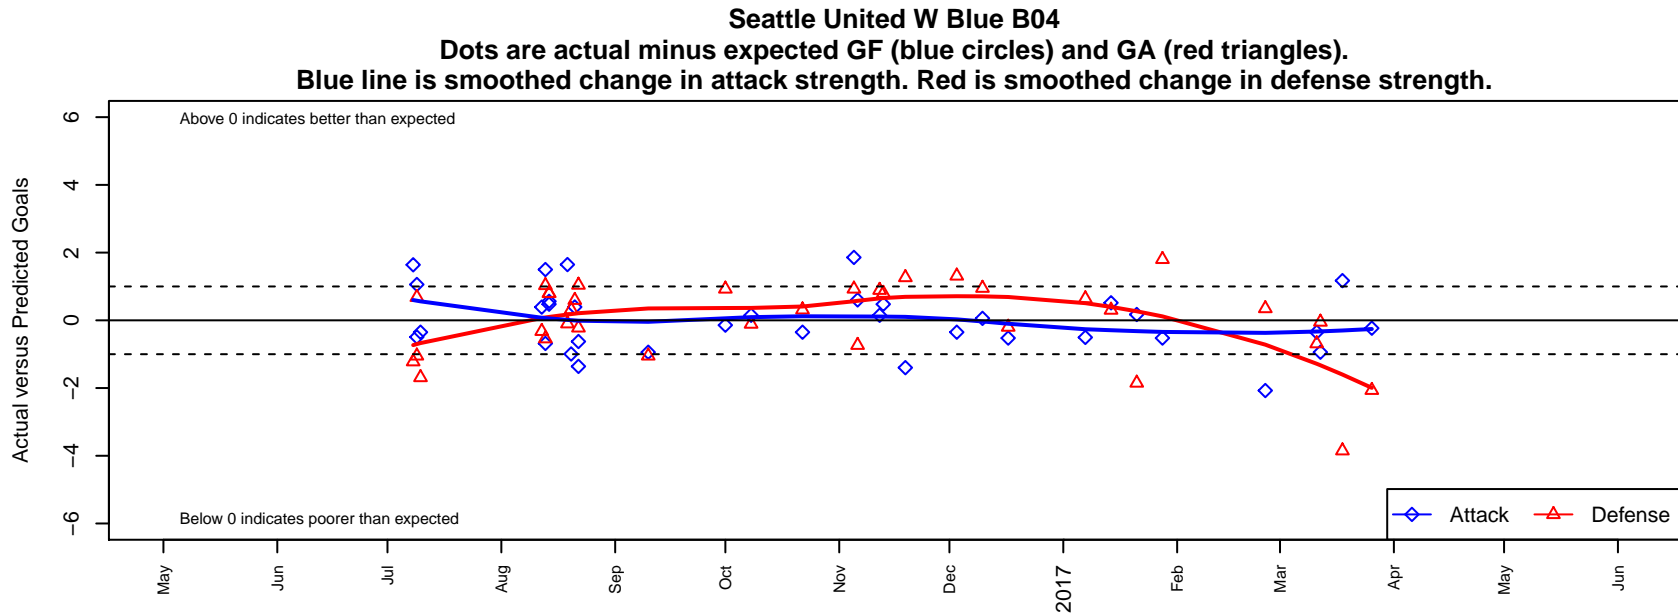

**attack and defense variance (black dot)
relative to other teams
and top 10 in region**

**attack and defense rating
relative to others at age
and all opponents in last 13 months**

Seattle United W Blue B04

Seattle United Regional
Seattle, WA
B04 total strength=934
attack=1.72 defense=1.48
fall league = NPSL Div 1 (04) U13
spr league = Spr NPSL (04) Div 1 U13
notes= Wong 2016

alt names used:
SEATTLE UNITED B04 WEST BLUE (WA)
Seattle United West B04 Blue
SEATTLE UNITED WEST B04 BLUE (WA)
Seattle United West B04 Blue
Seattle United West B04 Blue
Seattle United West B04 Blue

Venues played:
2016 Seattle United Cup BU13 Gold
2016 REDAPT Cup Silver U13
2016 Bigfoot Silver U13
2016 NPSL Division 1 (04) U13
2016 Founders Cup B04 Div A
2016 Spr NPSL (04) Division 1 U13